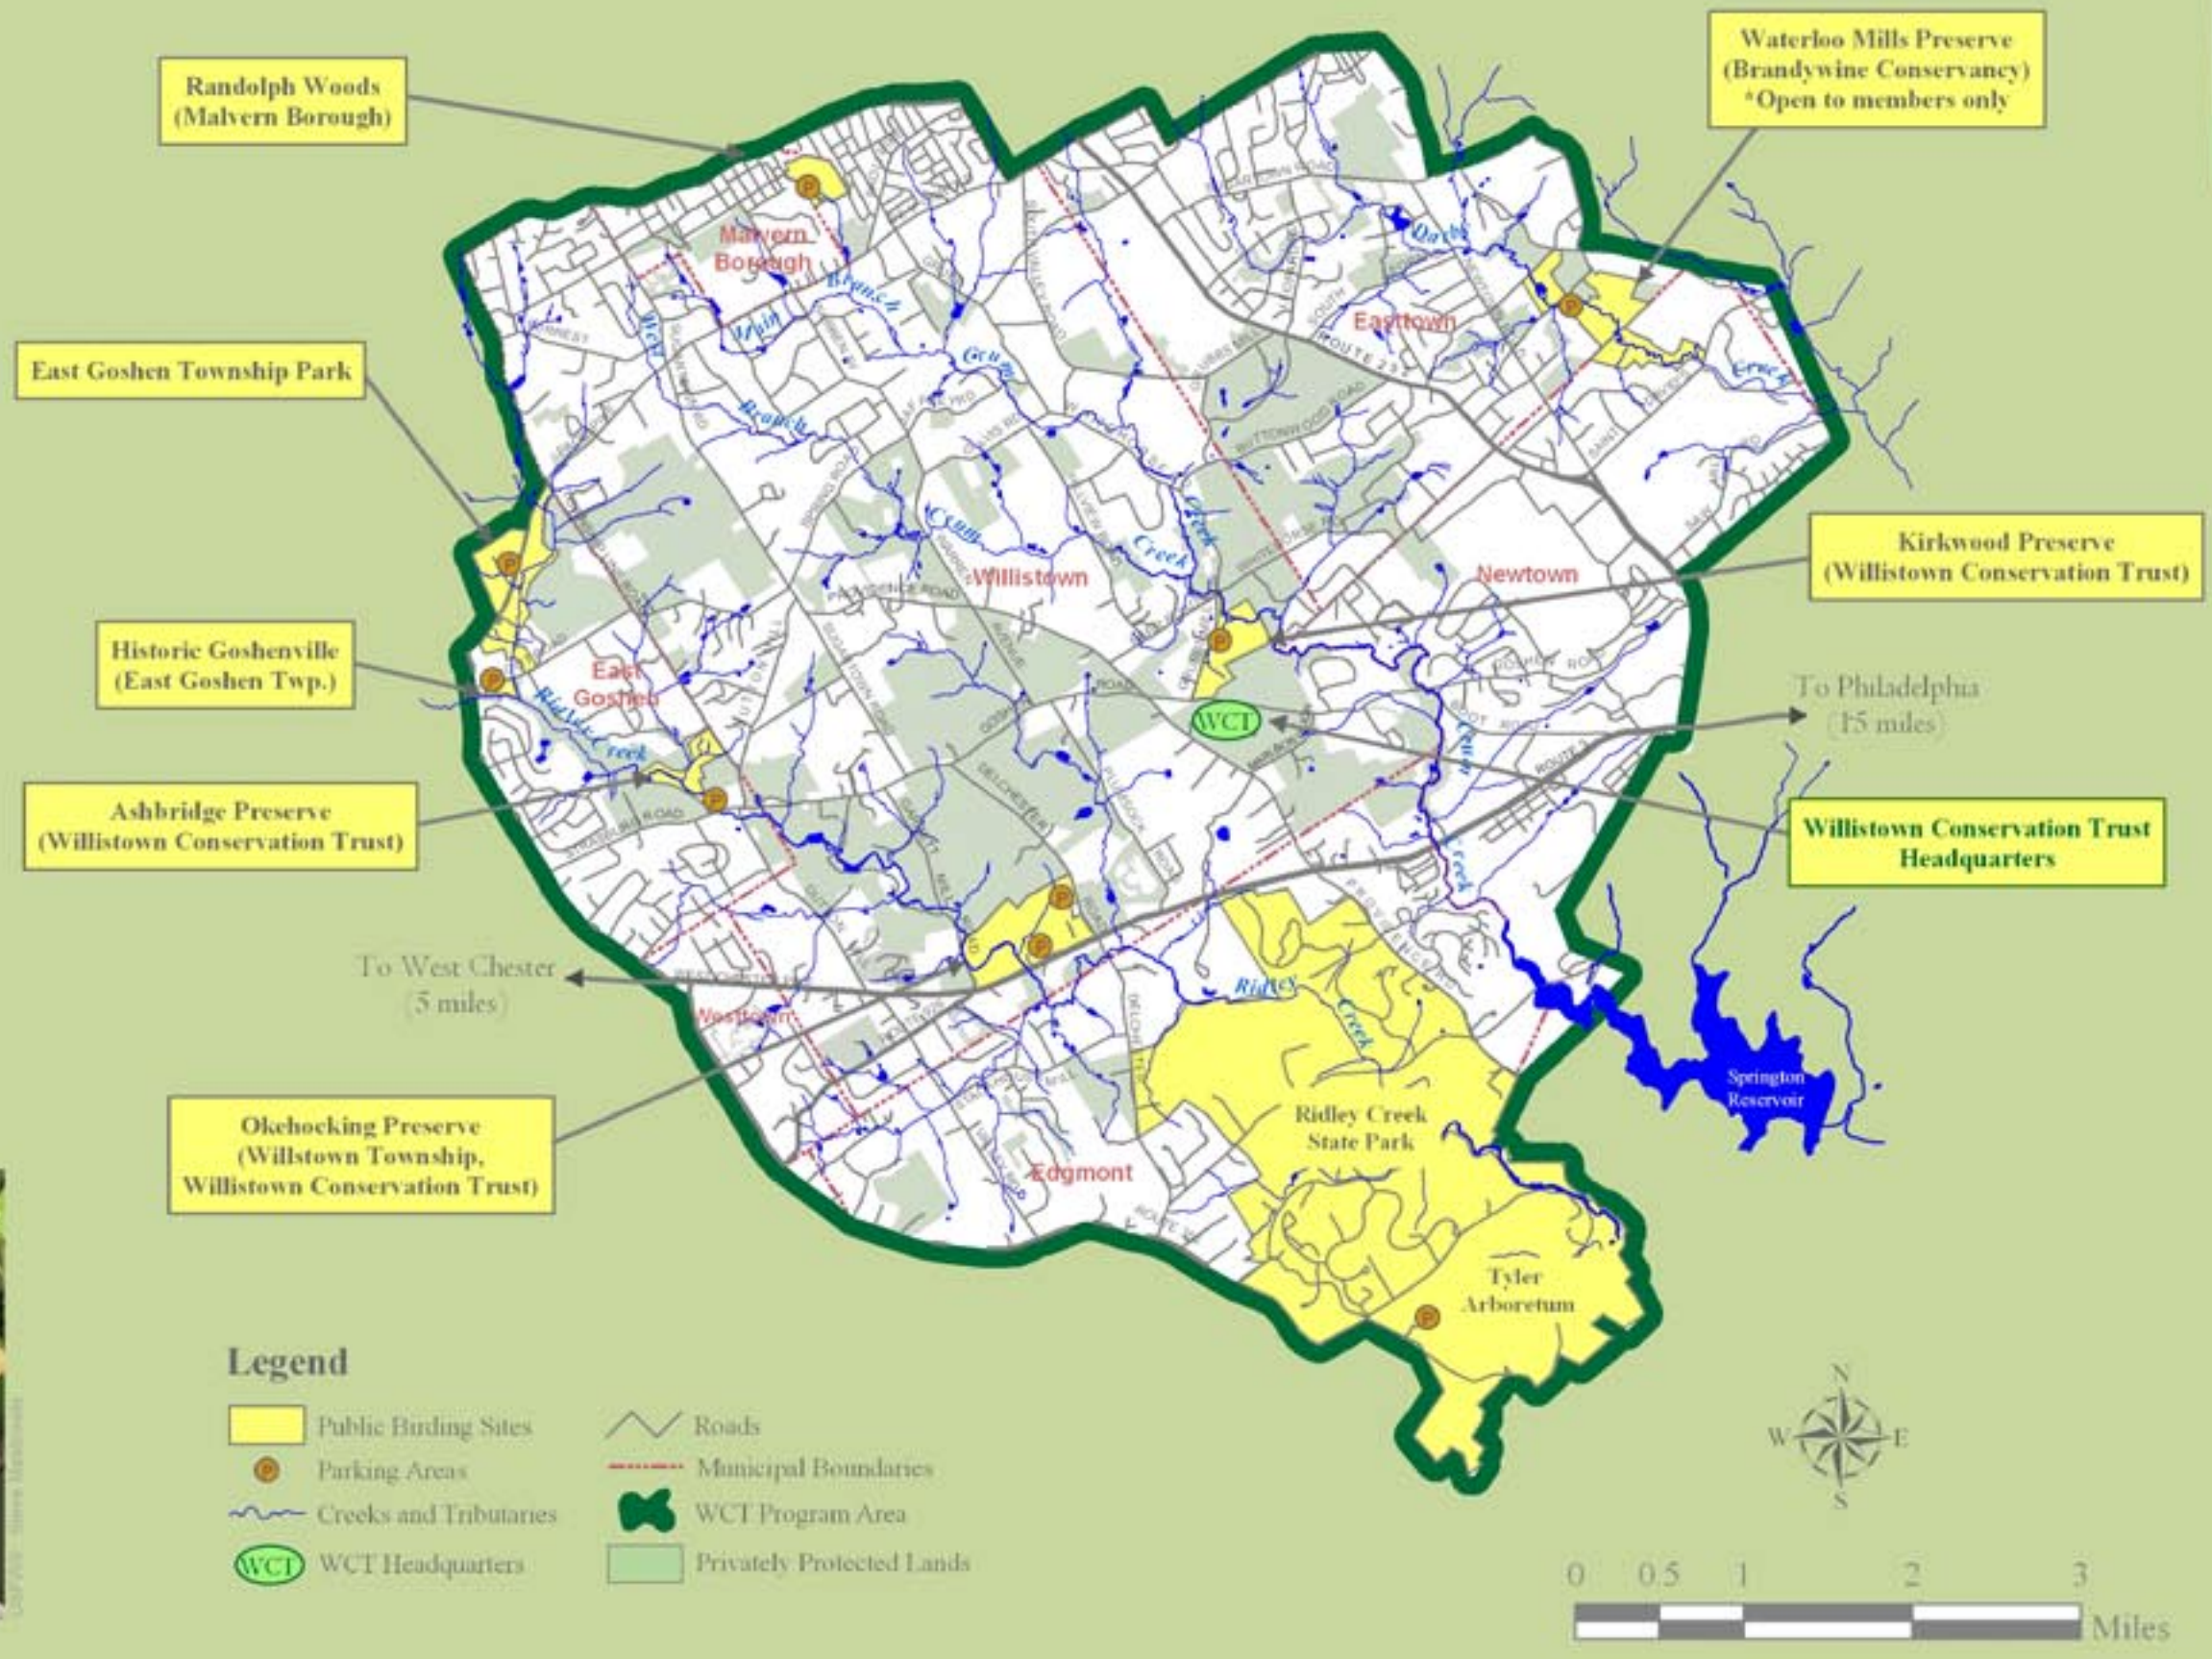

Baltimore Oriole

Pileated Woodpecker

Wood Thrush

Eastern Bluebird

Scarlet Tanager

Great Blue Heron

The Upper Ridley/Crum Important Bird Area includes all protected and unprotected open space in the Willistown Conservation Trust program area